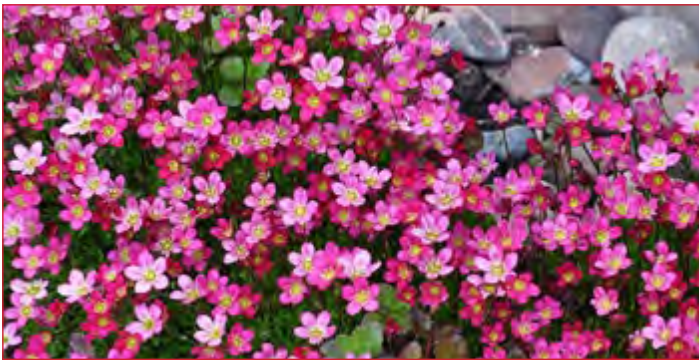

☐ **ROCKFOIL-PURPLE ROBE**

SCIENTIFIC NAME	Saxifraga Arendsii 'Purple Robe'
MATURE HEIGHT	6-12"
MATURE SPREAD	9-12"
GROWTH RATE	Moderate
SUN EXPOSURE	Sun Exposure: Full to Partial Sun
FLOWER COLOR	Red
FOLIAGE COLOR	N/A
FALL COLOR	Green
DESCRIPTION	Blooms May through June