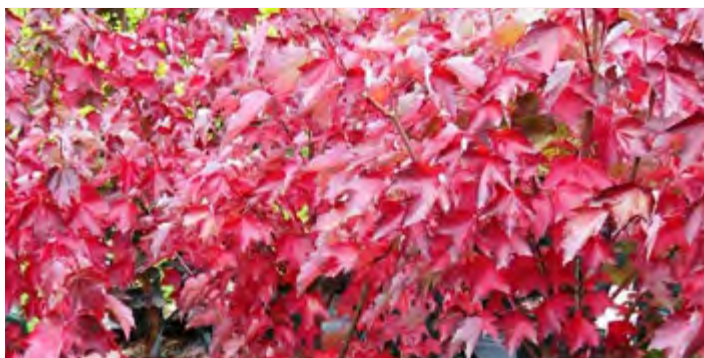

☐ **MAPLE-FAIRVIEW FLAME**

SCIENTIFIC NAME	acer rubrum 'fairview flame'
MATURE HEIGHT	25 ft
MATURE SPREAD	12 ft
GROWTH RATE	Moderate
SUN EXPOSURE	Sun
FLOWER COLOR	N/A
FOLIAGE COLOR	Green
FALL COLOR	Purple Red
DESCRIPTION	Tends to grow in an oval shape