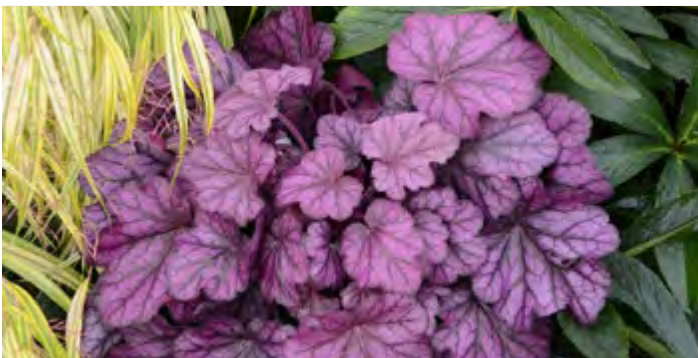

☐ **CORAL BELLS**

SCIENTIFIC NAME	Heuchera
MATURE HEIGHT	12"
MATURE SPREAD	18-24"
GROWTH RATE	Slow
SUN EXPOSURE	Full Shade
FLOWER COLOR	White
FOLIAGE COLOR	N/A
FALL COLOR	Plum
DESCRIPTION	Looks good with ornamental grasses or low ground covers